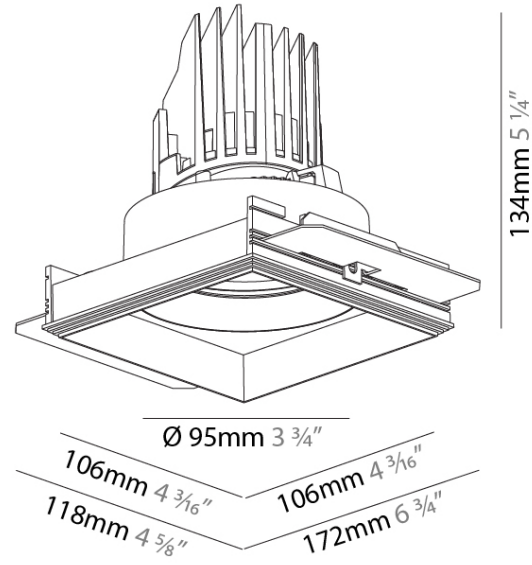

ELECTRICAL

Lamp Type: LED (Zhaga Standard)
Input Wattage (W): 16.5
Total Output Wattage (W): 14.5
Dimming: Tri-Mode (Non-Dimming and Phase Dimming (120Vac only) and 0-10V Dimming)
Driver Included: No
Driver Location: Recessed Housing
Driver Type: Constant Current - Universal
Driver Class: Class 2
Housing: See components
Input Voltage (V): 120 - 277
Constant Current (MA): 500

LED

Number of LEDs: 1
Color Temperature (°K): 2700 / 3000 / 3500 / 4000
Max. Delivered Lumen (lm): 940 / 980 / 1029 / 1050
Nominal Lumen (lm): 1386 / 1438 / 1511 / 1542
CRI: >90 CRI
Efficiency (%): 87.9 / 88.4 / 87.9
Lamp Life (hrs): 50000
Upon Request: RGB-W Tunable White Special Color Temperature Special LED

OPTICAL

Reflector: 20 / 40 / 60
Adjustability: Rotational 355°; Tilt 30°
Upon Request: Special Beam Angles

RATINGS AND CERTIFICATIONS

Zaneen Lighting Inc. © 2024, T 1-800-388-3382, F 416-247-9319, www.zaneen.com

Available for international specifications by adding "INT" at the end of the existing Model #. For assistance on 'custom' specifications, contact zteam@zaneen.com.

In a constant effort to supply the best product, we reserve the right to change specifications or materials without notice. The most recent specification sheets are found at zaneen.com

IP rating: IP20